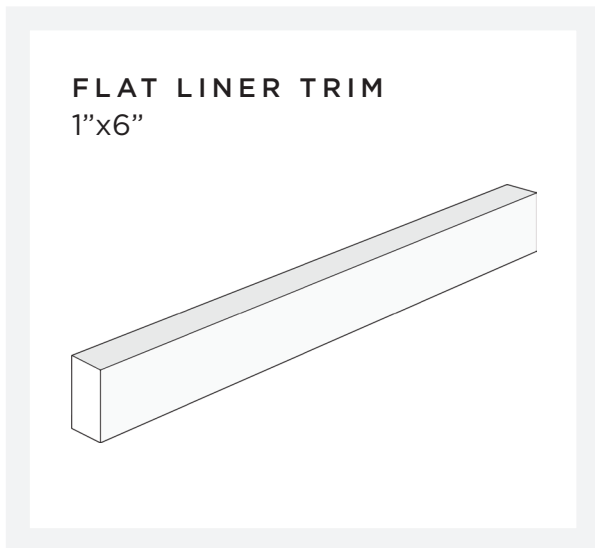

**Material:** Ceramic

**Approximate single piece size:** 1"x6"

**Tile pieces per linear ft:** 2

**Thickness:** .25"

**Availability:** Made to order