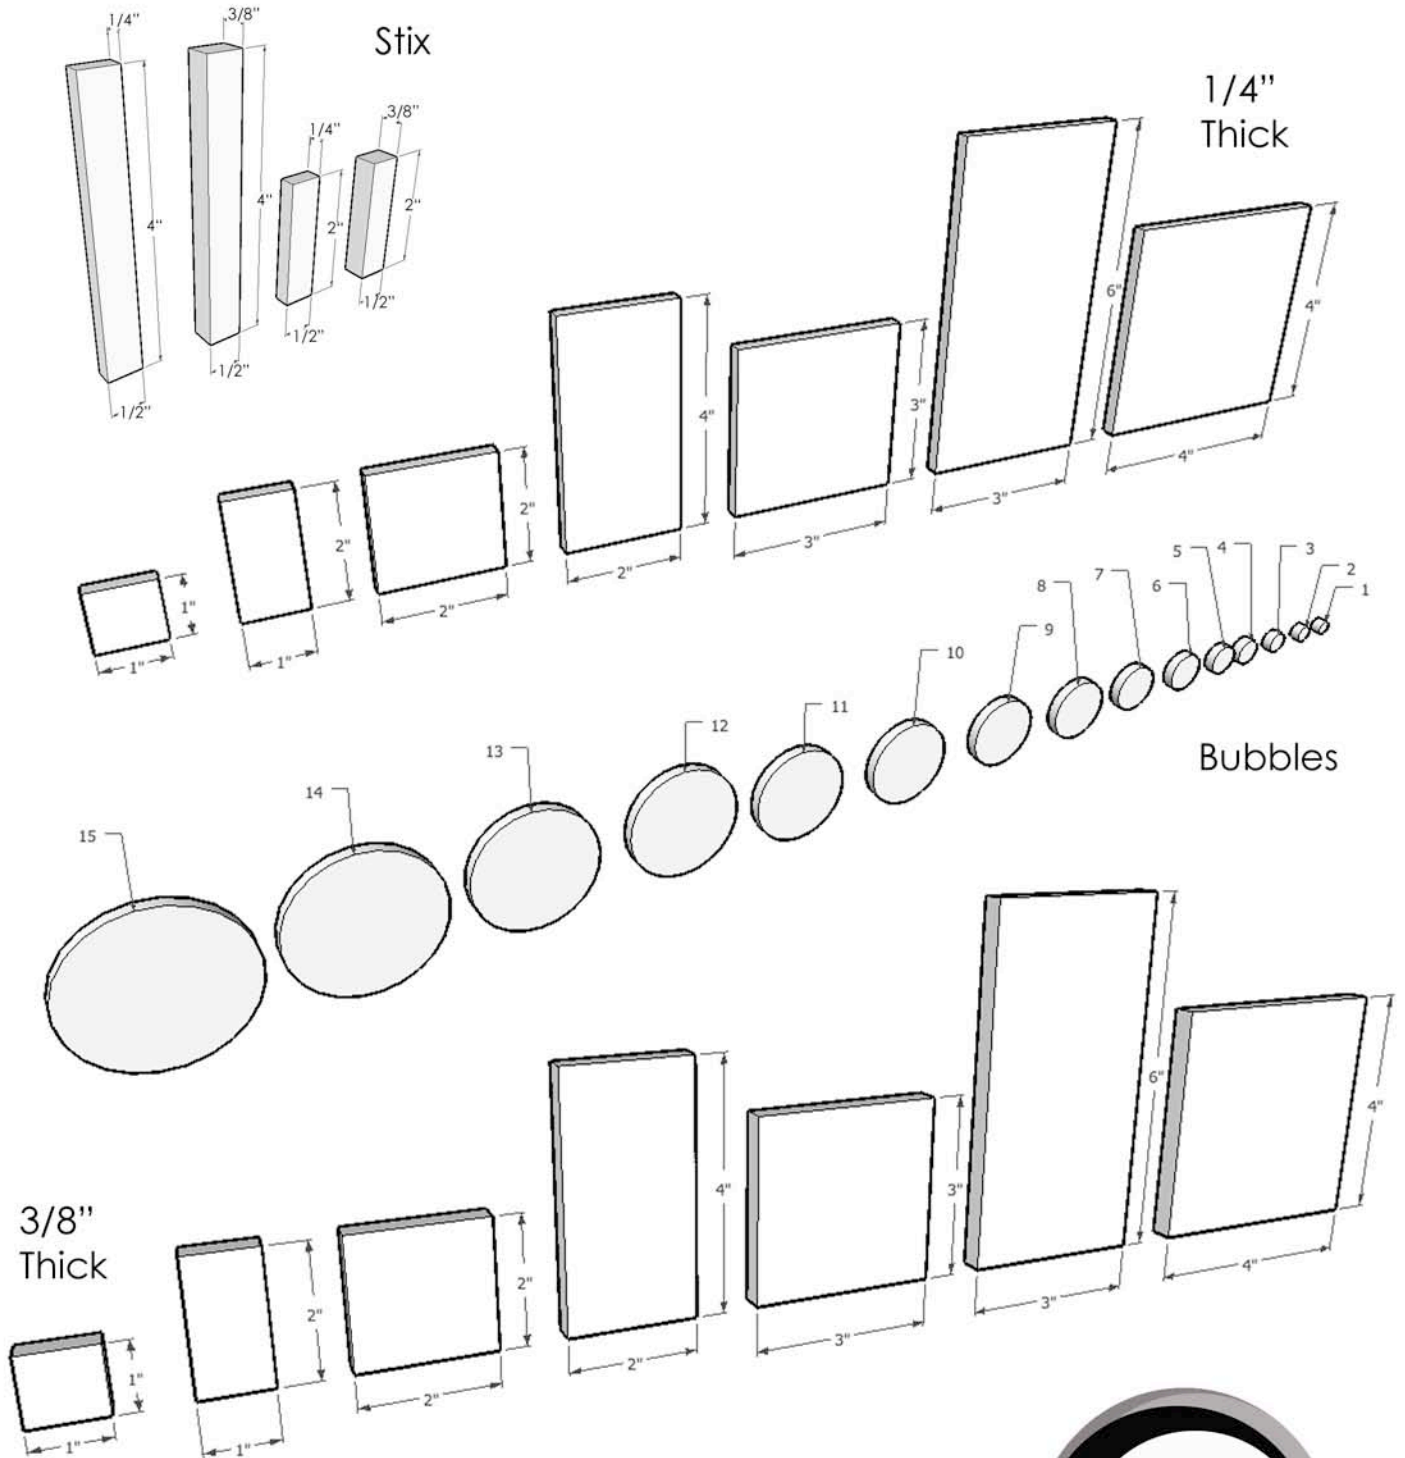

Field Tile Sizes

125 W Broadway Ave Minneapolis MN 55411
t: 612.250.3299 f: 612.522.tile sales@mercurymosaics.com